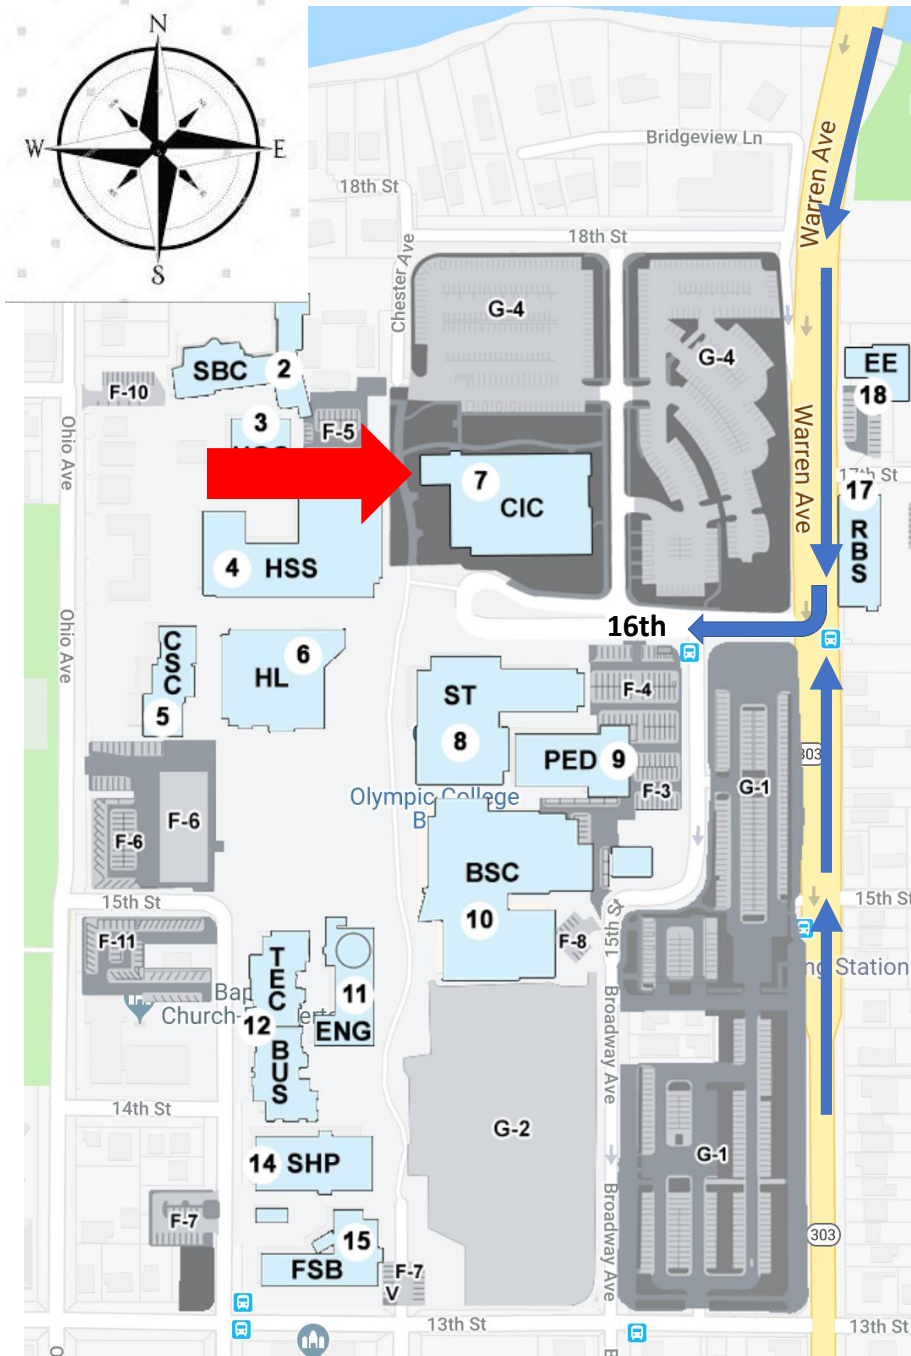

Olympic College Campus Map

The William D. Harvey Theater is in CIC/Bldg 7

Turn west off of Warren (WA-303) onto 16th to get to the parking areas G4 and G1.